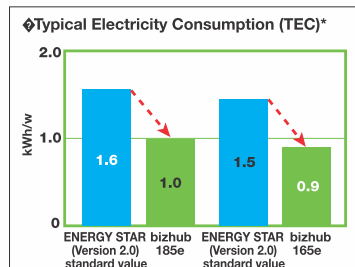

* Values obtained using measurement methods defined by the International ENERGY STAR Program Version 2.0.

SO_x in its manufacture than conventional toner, and saves energy in use thanks to its lower fixing temperature. Toner waste has been completely eliminated by a Toner Loop mechanism that collects and recycles toner within the unit.

Copier / General Specifications

Type of Originals	Sheets, Books
Max. Original Size	A3 (11"x17")
Output Size	A3 to A5 (11"x17" to 5-1/2"x8-1/2")
Paper Capacity	Standard 250 sheets / Optional**100 sheets (Bypass Tray)
Paper Weight	64 to 157 g/m²
Warm-up Time	Less than 29 sec.
First Copy Time	Less than 8 sec.
Copy Speed	bizhub 185e: 18 ppm / bizhub 165e: 16ppm
Resolution	600 dpi x 600 dpi
Multiple Copy	1 to 99 sheets
Magnification	50 to 200% (Adjustable in 1% increments)
Exposure Modes	Text Mode / Photo Mode / Auto Mode
Power Requirement	AC 220 to 240 V 3.5A (50/60Hz)
Power Consumption	800W or less
Dimensions (WxDxH)	570 x 531 x 449 mm (22-1/2" x 20-3/4" x 17-3/4")
Weight	23.6 kg

**Optional: Bypass tray

For more information please visit the bizhub Web site at <http://bt.konicaminolta.in/bizhub-185165-products-overview/>

Product appearance, configuration and/or specifications are subject to change without notice.

KONICA MINOLTA, the KONICA MINOLTA logo and symbol mark, "Giving Shape to Ideas", bizhub, bizhub PRO, bizhub PRESS, magicolor, PagePro, PageScope, Simitri, Simitri HD, Simitri HD+, Simitri with Biomass, Emperon, S.E.A.D., S.E.A.D.II, Printgroove and Konica Minolta Optimised Print Services and their respective logos are registered trademarks or trademarks of KONICA MINOLTA, INC. Evemote is a registered trademark or trademark of Evemote Corporation. SharePoint is a registered trademark or trademark of Microsoft Corporation in the U.S. and other countries. All other brands and product names are registered trademarks or trademarks of their respective companies or organisations.

Ecology & Environment

KONICA MINOLTA products are designed with the environment in mind.

- Energy Star
- RoHS Compliance
- WEEE Compliance
- Eco-friendly Toners

⚠ REQUIREMENTS FOR SAFE USE

- Please read and follow the instruction manual to ensure safe operation.
- Only operate using appropriate power supply and voltage.
- Connecting the earth wire to an inappropriate place may cause explosion or electric shock. Please connect accordingly.

For more information: SMS "KM OFFICE" send to 52424 or Call: 1-800-266-2525
Konica Minolta Business Solutions India Pvt. Ltd. : 10th Floor, Building No.8, Tower C,
DLF Cyber City, Phase II Gurgaon, Haryana - 122002, India. Board No. +91-124 6652000.
URL: www.konicaminolta.in, marcom@bin.konicaminolta.in | Konica Minolta Inc., Tokyo, Japan.

Connect with us :

Contact Point: