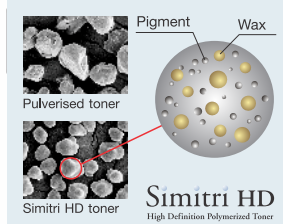

Polymerised Toner for Superior Image Quality

Compared to conventional pulverised toner, Konica Minolta's Simitri HD polymerised toner comprises smaller and more uniform particles, resulting in sharp text and subtle gradations. The lower fixing temperature also means faster output, lower energy use, and less paper curling.

bizhub 185e /165e GDI / XPS Printer Controller

Type	Desktop
Gradation	256
Printer Type	Embedded
Print Speed	bizhub 185e: 18 ppm / bizhub 165e: 16ppm
Resolution	300 dpi x 600 dpi, 600 dpi x 600dpi
Supported OS	Windows Vista¹ / 7¹ / 8¹ / 8.1¹ / 10¹, Windows Server 2008¹ / 2008 R2 / 2012 / 2012 R2 Red Hat Enterprise Linux 5 (CUPS Ver. 1.1.23) / 2012 R2 Red Hat Enterprise Linux 5 (CUPS Ver. 1.1.23) / SUSE Linux Enterprise Desktop (CUPS Ver 1.1.23)
Interface	USB1.1/2.0
Memory	32MB (Shared with copier)

bizhub 185e /165e Scanner

Type	Flatbed Scanner
Driver	TWAIN
Scanning Size	Max.A3(11"x17")
Scanning Resolution	150 dpi x 150 dpi, 300 dpi x 300 dpi, 600 dpi x 600dpi
Supported OS	Windows Vista¹ / 7¹ / 8¹ / 8.1¹ / 10¹, Windows Server 2008¹ / 2008 R2 / 2012 / 2012 R2
Interface	USB1.1/2.0 equivalent

Environmentally Conscious Design

The bizhub 185e / 165e minimises environmental impact with a specification that fully complies with the standards set by the International ENERGY STAR Program Version 2.0. The compact, lightweight design means fewer raw materials and less energy is used during manufacture. The use of biomass-based Simitri HD polymerised toner results in around 30% less CO₂, NO_x and